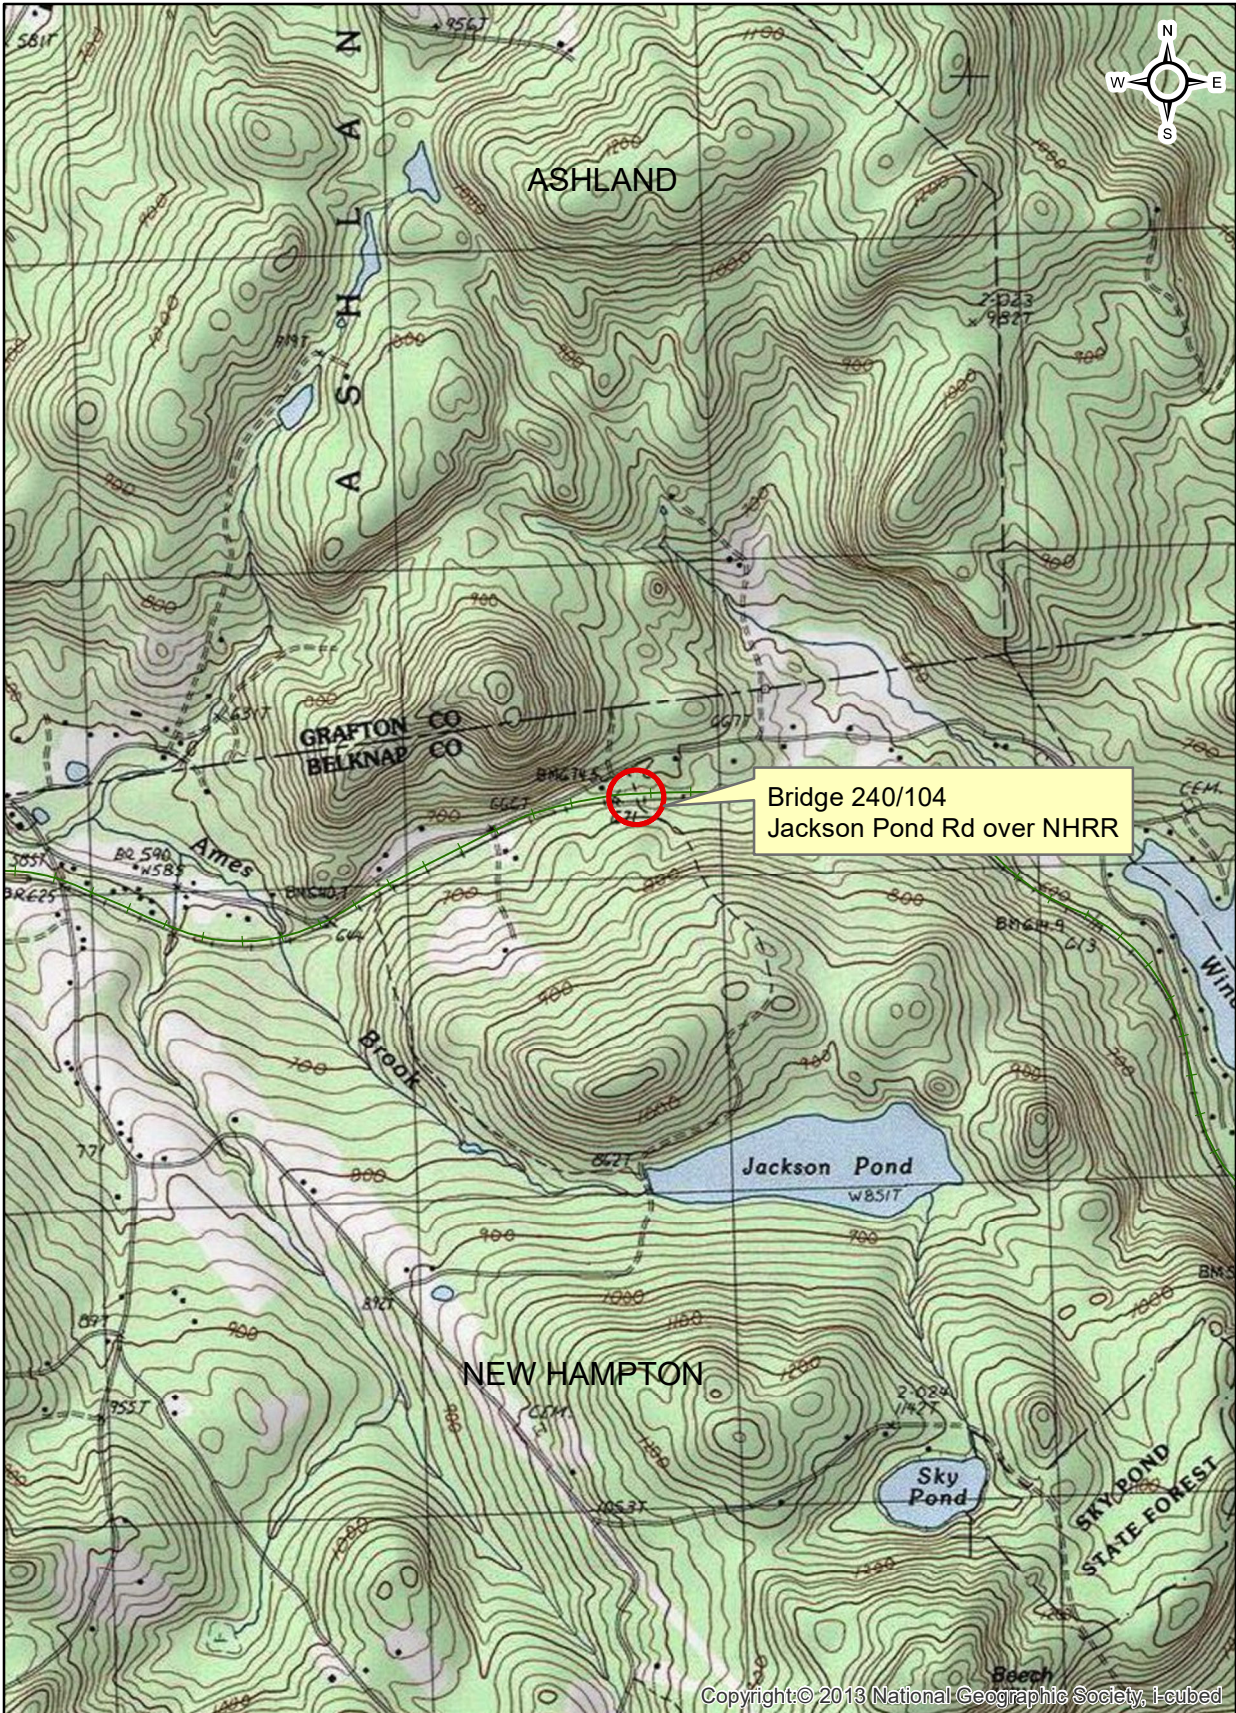

New Hampton 25365

Bridge 240/104
Jackson Pond Rd over NHR

0 0.25 0.5 1 Miles