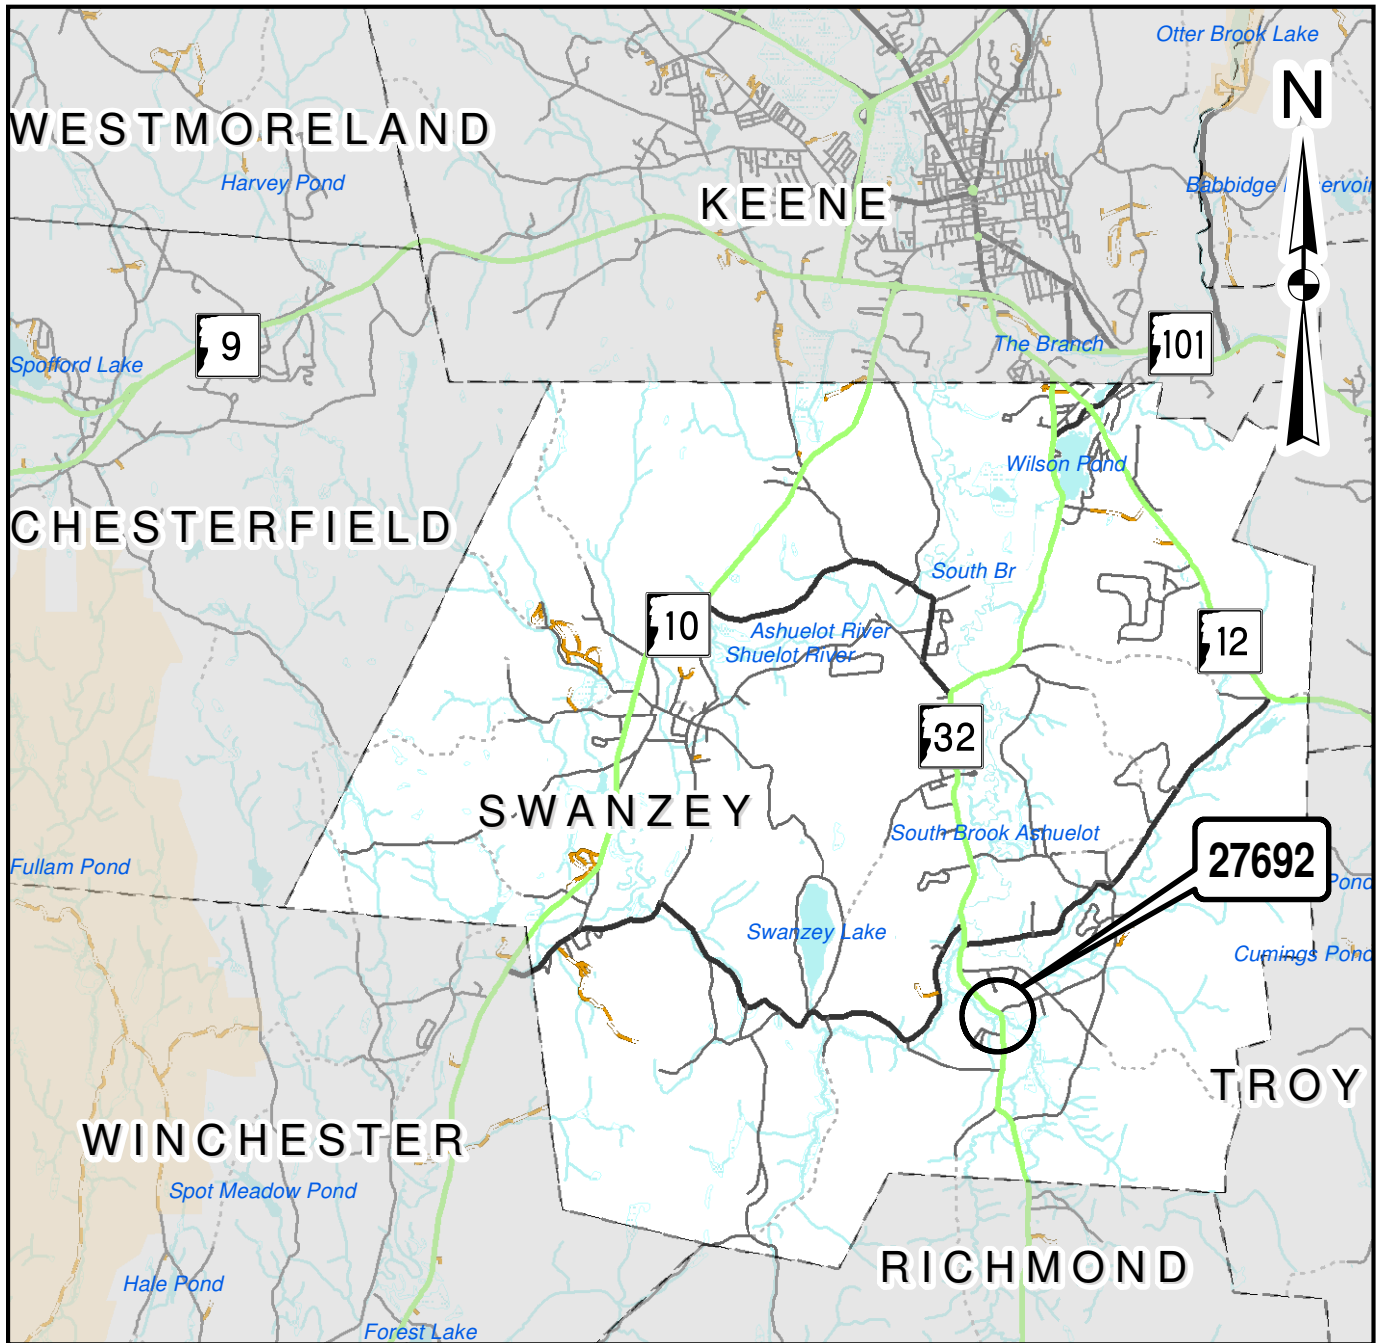

SWANZEY - NH 32

LEGEND

- Streams
- Water Bodies
- US Routes
- State Routes
- Interstates
- Local Roads
- Town Boundary

New Hampshire
DOT
Department of Transportation

State #: 27692
Federal #: X-A003 (591)

LOCATION MAP